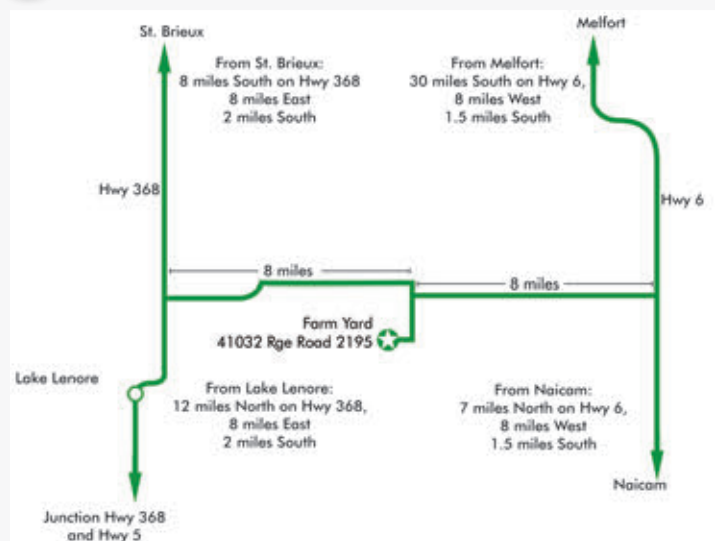

#### Payments

25% down, balance on delivery.

Highway 6 turn at Morsan Farms sign to Kermaria Church Sign. Highway 368 turn at TWP Rd 412.

View catalogue on [www.BUYAGRO.com](http://www.BUYAGRO.com)

RPJ 102J